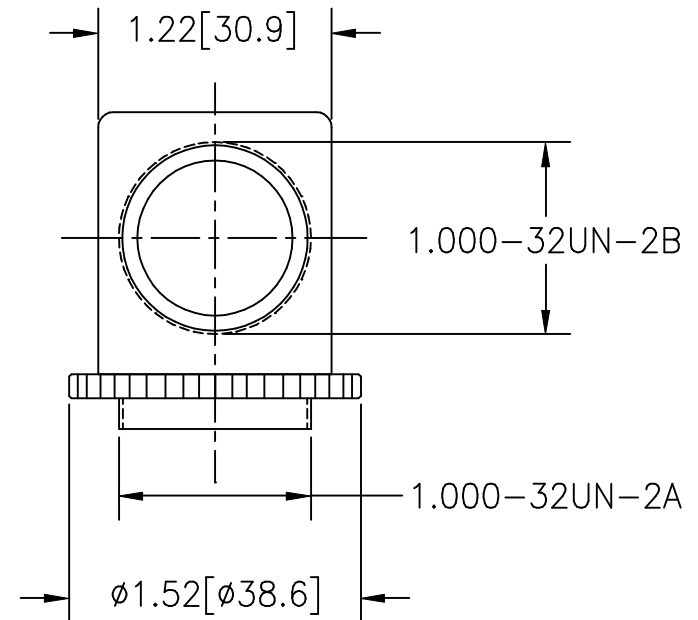

29-69-13 RIGHT ANGLE ADAPTER

REV A 16MR98