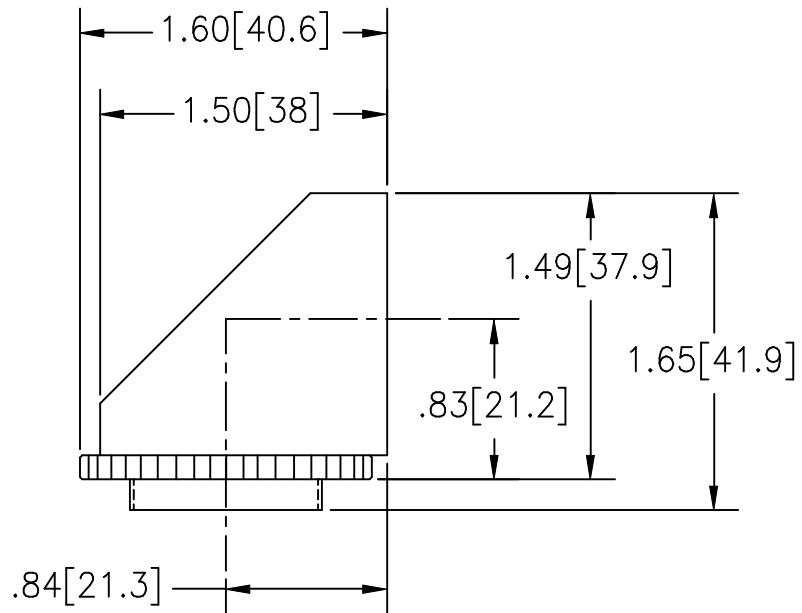

29-69-13 RIGHT ANGLE ADAPTER

REV A 16MR98